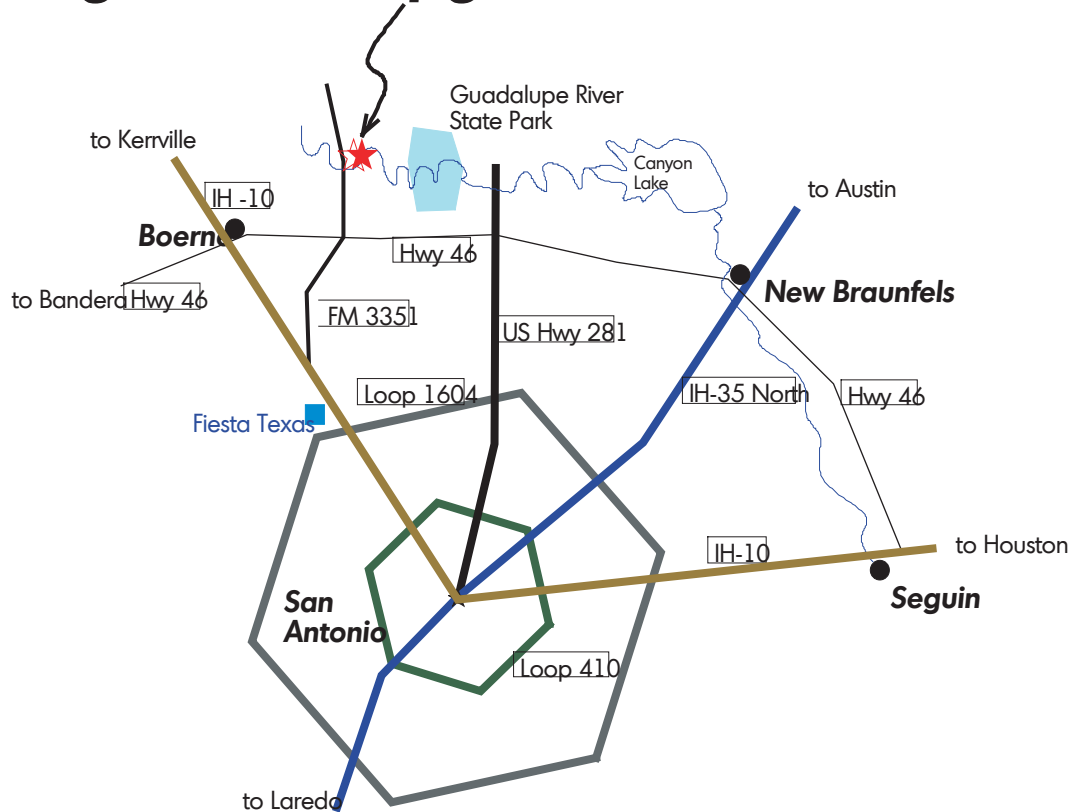

Bergheim Campground & River Outfitter

From San Antonio: Take IH-10 West to Exit 550 (Ralph Fair Rd). Turn right on FM 3351 and go approximately 16 miles (crossing Hwy 46) to Guadalupe River. Bergheim Campground & River Outfitter is on the Right after crossing river Bridge.

From Austin: Take IH-35 South to New Braunfels. Turn Right on Hwy 46 (towards Boerne, TX). Go approximately 32 miles to FM 3351 and turn right and go 5 miles. Bergheim Campground & River Outfitter is on the Right after crossing river Bridge.

From Kerrville: Take IH-10 East to Boerne, Texas. Turn left on Hwy 46 (towards New Braunfels) and go approximately 10 miles to Bergheim, Texas. Turn left on FM 3351 and go 5 miles. Bergheim Campground & River Outfitter is on the Right after crossing river Bridge.